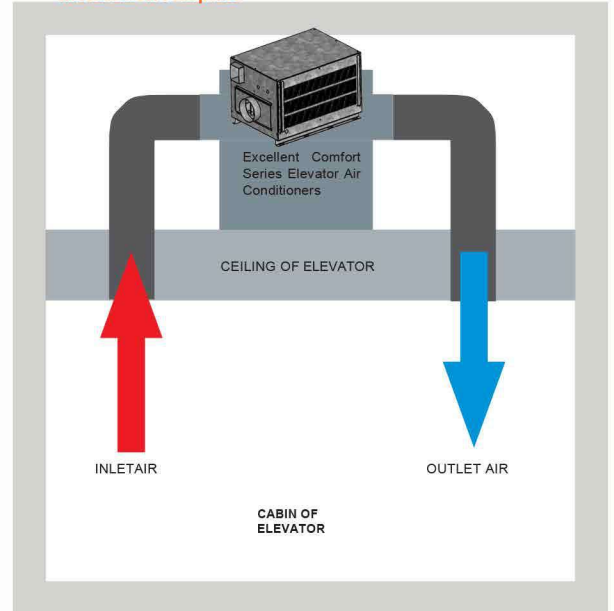

Installation Template

Danfoss
ebmpapst

Elevator Air Conditioner